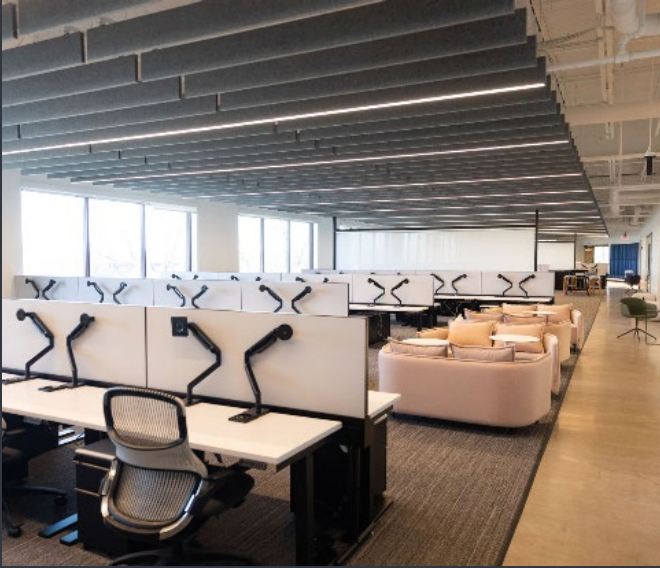

Americas Operations Team