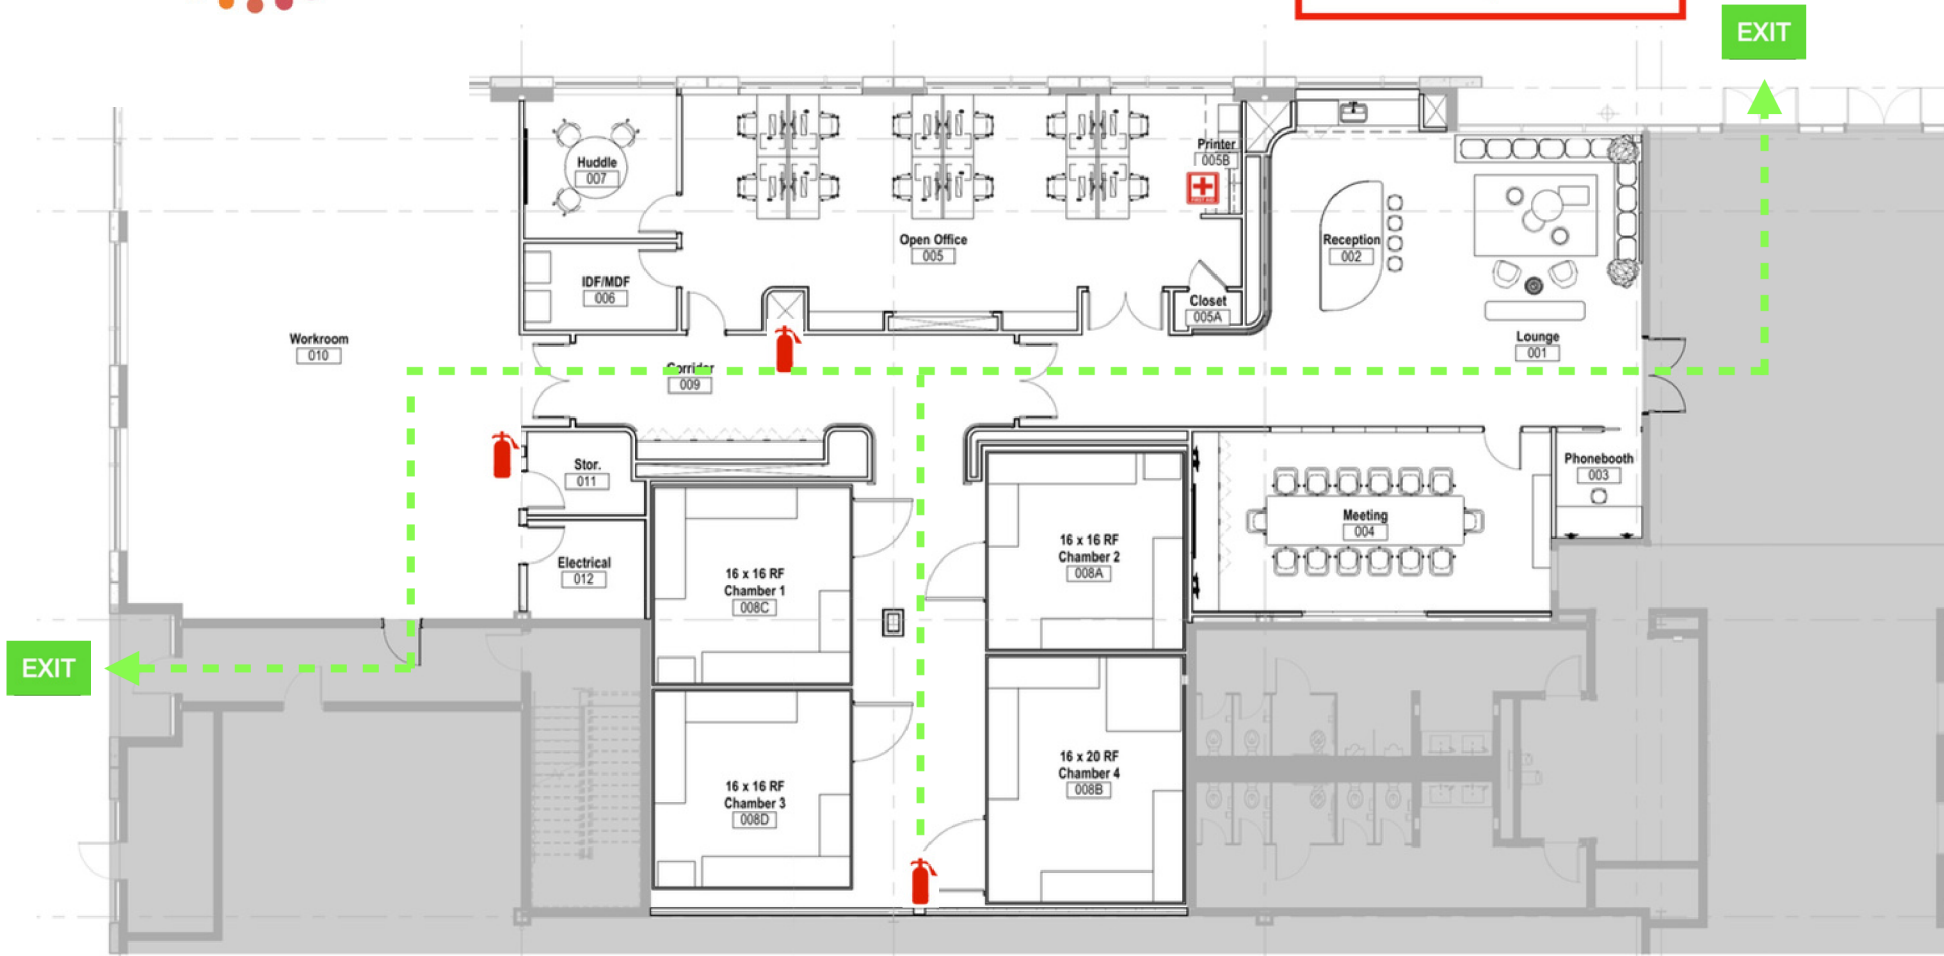

 Fire Extinguisher
 First Aid Kit
 Primary Route

DO NOT USE ELEVATORS IN EMERGENCY

Fire Department: Dial 911
Stay on the Phone until instructed to hang up.

Alarm looks like a flashing light.
Alarm sounds like a pulsing "eee eee eee."
Voice commands will follow with further instruction

The Blue X represents the meeting location in the parking lot of Parmer 4.2 for emergency situations